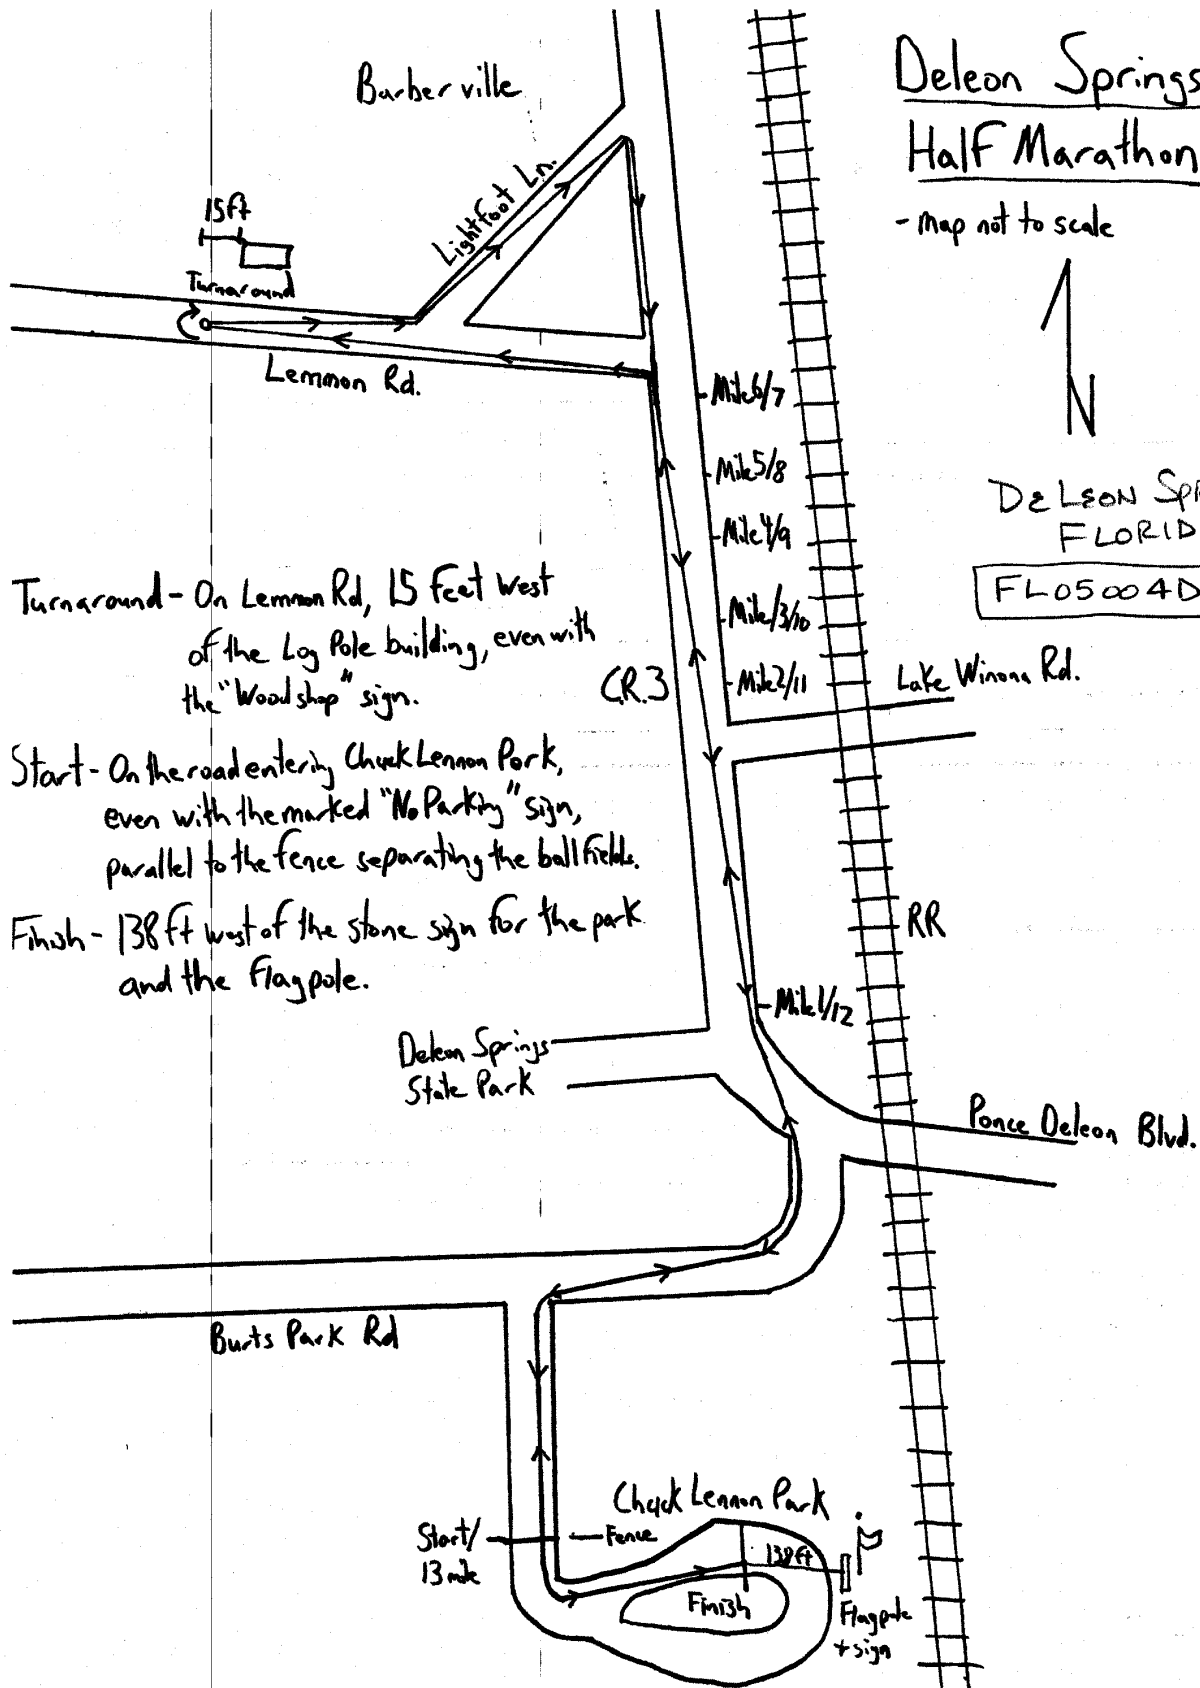

DeLeon Springs Half Marathon

- map not to scale

DE LEON SPRINGS,
FLORIDA

FL05004DL

Barberville

Lightfoot Ln

Lemmon Rd.

Mile 6/7

Mile 5/8

Mile 4/9

Mile 3/10

Mile 2/11

Lake Winona Rd.

CR.3

RR

Mile 1/12

Ponce DeLeon Blvd.

DeLeon Springs State Park

Burt's Park Rd

Chuck Lennon Park

Start/
13 mile

Fence

Finish

138 ft