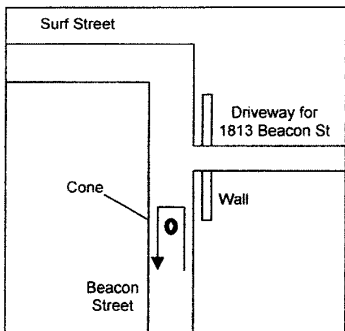

FL06061DL

**Ed Root 5K  
New Smyrna Beach, FL**

List of Measured Points  
Map is not to scale

**Start / Mile 3** – On Pine Street, 31 feet North of the Power Pole #218-00488, which is located on the Northwest side of the intersection of Pine Street and Esther Street.

**Mile 1 / Mile 2** – On N. Atlantic Ave, 24 feet South of the Stop sign at the intersection of Beachway Ave. and N. Atlantic Ave..

**Turnaround** – On Beacon Street, directly coinciding with the South edge of the wall of the entrance to 1813 Beacon Street.

**Finish** – On Pine Street, in front of the gazebo, South of the intersection of Pine Street and Flagler Ave., even with the "Flagler Avenue" sign and map.

**5K Turnaround Point**

**Start**

**Finish**