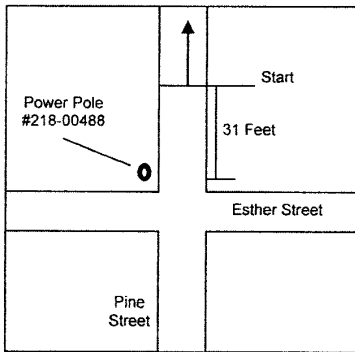

FL06061DL

**Ed Root 5K
New Smyrna Beach, FL**

List of Measured Points
Map is not to scale

Start / Mile 3 – On Pine Street, 31 feet North of the Power Pole #218-00488, which is located on the Northwest side of the intersection of Pine Street and Esther Street.

Mile 1 / Mile 2 – On N. Atlantic Ave, 24 feet South of the Stop sign at the intersection of Beachway Ave. and N. Atlantic Ave..

Turnaround – On Beacon Street, directly coinciding with the South edge of the wall of the entrance to 1813 Beacon Street.

Finish – On Pine Street, in front of the gazebo, South of the intersection of Pine Street and Flagler Ave., even with the "Flagler Avenue" sign and map.

5K Turnaround Point

Start

Finish