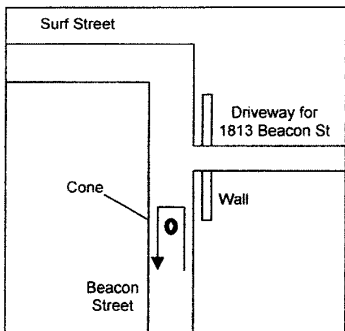

FL06061DL

**Ed Root 5K
New Smyrna Beach, FL**

List of Measured Points
Map is not to scale

Start / Mile 3 – On Pine Street, 31 feet North of the Power Pole #218-00488, which is located on the Northwest side of the intersection of Pine Street and Esther Street.

Mile 1 / Mile 2 – On N. Atlantic Ave, 24 feet South of the Stop sign at the intersection of Beachway Ave. and N. Atlantic Ave..

Turnaround – On Beacon Street, directly coinciding with the South edge of the wall of the entrance to 1813 Beacon Street.

Finish – On Pine Street, in front of the gazebo, South of the intersection of Pine Street and Flagler Ave., even with the "Flagler Avenue" sign and map.

5K Turnaround Point

Start

Finish