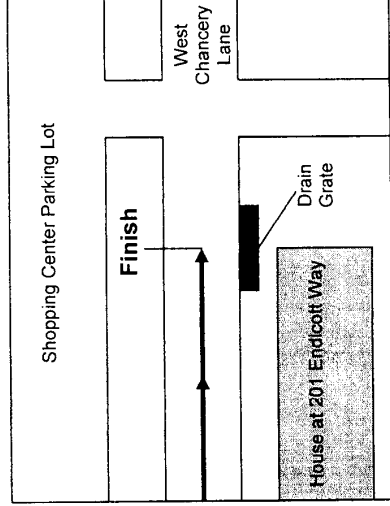

**Victoria Park 5K**  
DeLand, FL

Map is not to scale.

Points are marked with paint and nails with washers

Start - On Victoria Commons Blvd., 50 feet 1 inch south of the northern edge of the building for the shopping center.

Mile 1 - On Ravenshill Way, even with the center of the front doorway for 618 Ravenshill Way.

Mile 2 - On the sidewalk paralleling Orange Camp Road, 11 feet east of power pole #934819.

Mile 3 - on Endicott Way, 16 feet 10 inches north of the southern edge of the townhouse at 235 Endicott Way.

Finish - On West Chancery Lane, even with the northeast corner of the house at 201 Endicott Way, and directly in the middle of the drainage grate.

CR 4101

CR 4101

*FL 08022 EBM Expires 2018*