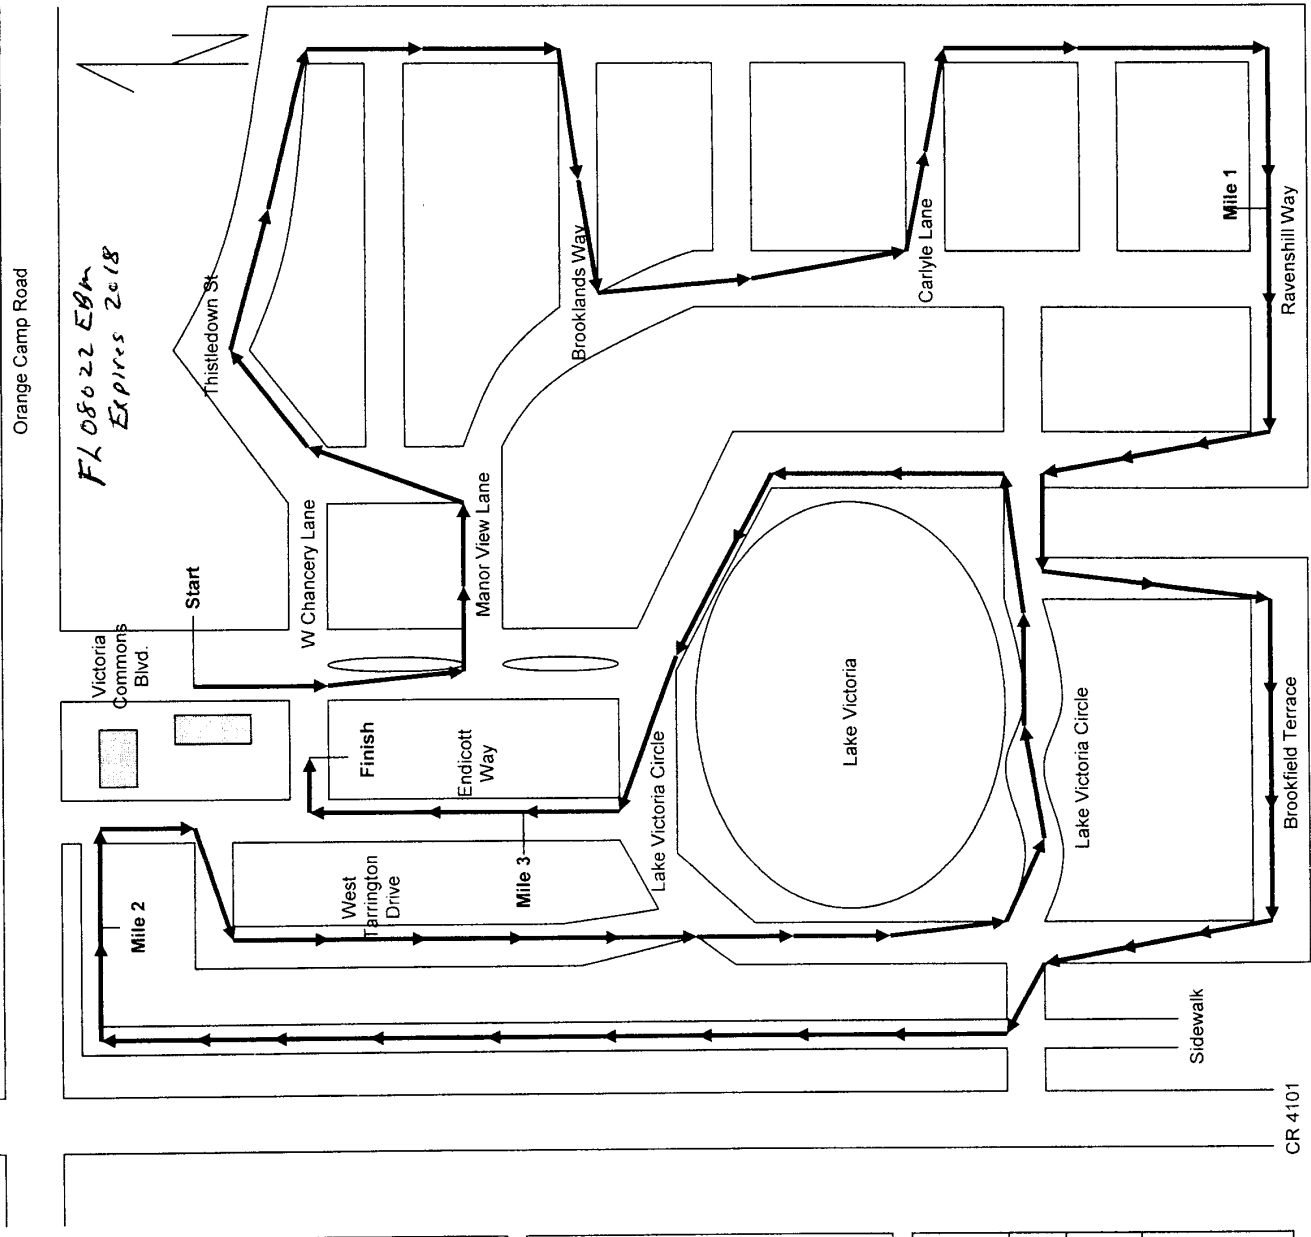

**Victoria Park 5K**  
DeLand, FL

Map is not to scale.

Points are marked with paint and nails with washers

Start - On Victoria Commons Blvd., 50 feet 1 inch south of the northern edge of the building for the shopping center.

Mile 1 - On Ravenshill Way, even with the center of the front doorway for 618 Ravenshill Way.

Mile 2 - On the sidewalk paralleling Orange Camp Road, 11 feet east of power pole #934819.

Mile 3 - on Endicott Way, 16 feet 10 inches north of the southern edge of the townhouse at 235 Endicott Way.

Finish - On West Chancery Lane, even with the northeast corner of the house at 201 Endicott Way, and directly in the middle of the drainage grate.

CR 4101

CR 4101

*FL 08022 EBM Expires 2018*