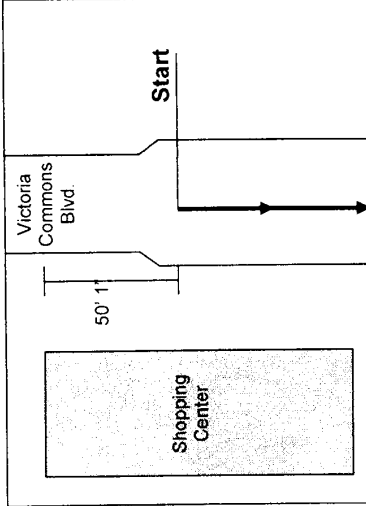

**Victoria Park 5K**  
DeLand, FL

Map is not to scale.

Points are marked with paint and nails with washers

Start - On Victoria Commons Blvd., 50 feet 1 inch south of the northern edge of the building for the shopping center.

Mile 1 - On Ravenshill Way, even with the center of the front doorway for 618 Ravenshill Way.

Mile 2 - On the sidewalk paralleling Orange Camp Road, 11 feet east of power pole #934819.

Mile 3 - on Endicott Way, 16 feet 10 inches north of the southern edge of the townhouse at 235 Endicott Way.

Finish - On West Chancery Lane, even with the northeast corner of the house at 201 Endicott Way, and directly in the middle of the drainage grate.

CR 4101

CR 4101

*FL 08022 EBM Expires 2018*