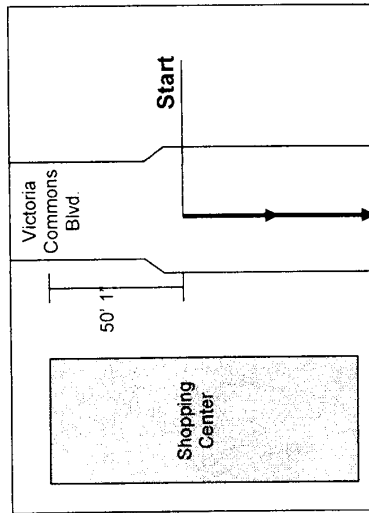

Victoria Park 5K
DeLand, FL

Map is not to scale.

Points are marked with paint and nails with washers

Start - On Victoria Commons Blvd., 50 feet 1 inch south of the northern edge of the building for the shopping center.

Mile 1 - On Ravenshill Way, even with the center of the front doorway for 618 Ravenshill Way.

Mile 2 - On the sidewalk paralleling Orange Camp Road, 11 feet east of power pole #934819.

Mile 3 - on Endicott Way, 16 feet 10 inches north of the southern edge of the townhouse at 235 Endicott Way.

Finish - On West Chancery Lane, even with the northeast corner of the house at 201 Endicott Way, and directly in the middle of the drainage grate.