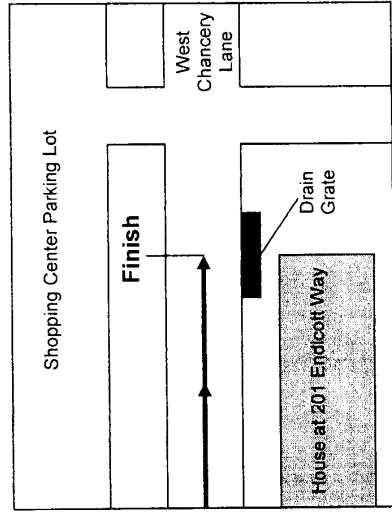

Victoria Park 5K
DeLand, FL

Map is not to scale.

Points are marked with paint and nails with washers

Start - On Victoria Commons Blvd., 50 feet 1 inch south of the northern edge of the building for the shopping center.

Mile 1 - On Ravenshill Way, even with the center of the front doorway for 618 Ravenshill Way.

Mile 2 - On the sidewalk paralleling Orange Camp Road, 11 feet east of power pole #934819.

Mile 3 - on Endicott Way, 16 feet 10 inches north of the southern edge of the townhouse at 235 Endicott Way.

Finish - On West Chancery Lane, even with the northeast corner of the house at 201 Endicott Way, and directly in the middle of the drainage grate.

CR 4101

Orange Camp Road

FL 08022 EBM Expires 2018