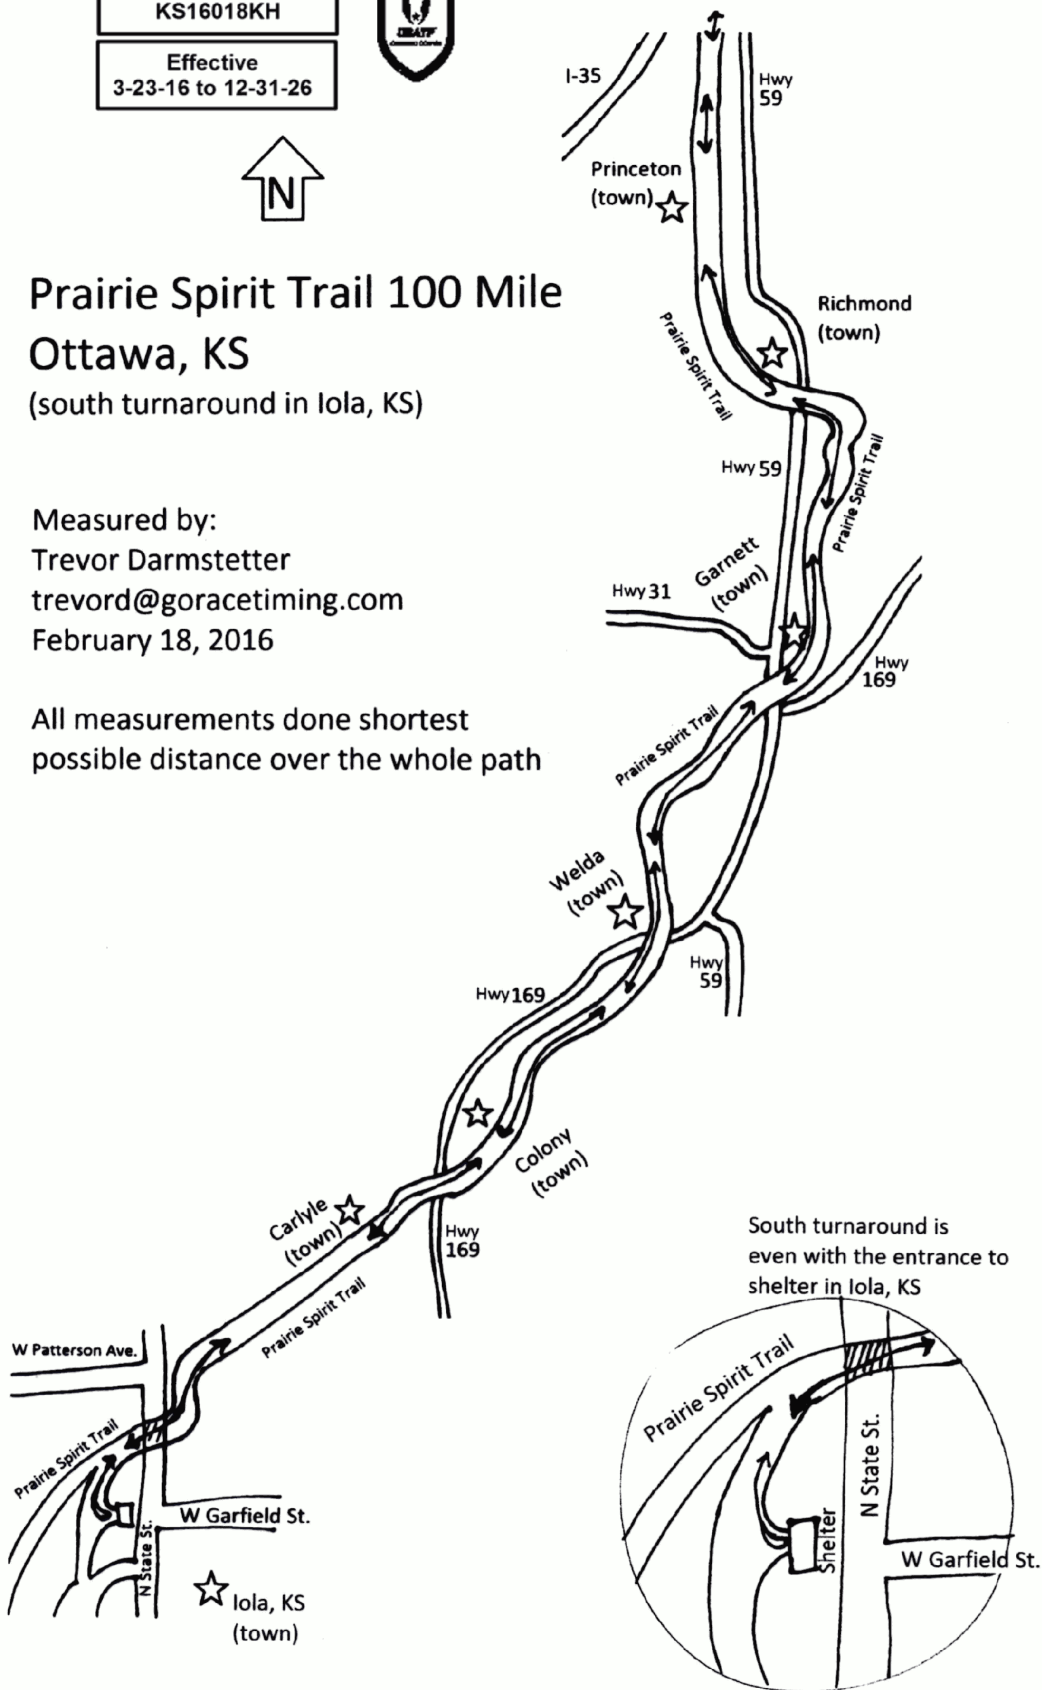

Measured by:  
Trevor Darmstetter  
trevord@goracetiming.com  
February 18, 2016

All measurements done shortest  
possible distance over the whole path

North turnaround is  
1ft. North of 2nd lightpole  
North of W 11th St.

Cont.

**Road Running Technical Council  
USA Track & Field  
Measurement Certificate**

Name of course: Prairie Spirit Trail 100 Mile Distance: 100 miles  
 Location : (state) Kansas (city) Ottawa  
 Type of course : road race  calibration course  track   
 Measuring methods : bicycle  steel tape  electronic distance meter   
 Measured by (name, address, phone & e-mail) Trevor Darmstetter PO Box 781168 Wichita, KS 67278  
(316) 833-6050 trevord@goracetiming.com  
 Race Contact (name, address, phone & email) Trevor Darmstetter PO Box 781168 Wichita, KS 67278  
(316) 833-6050 trevord@goracetiming.com  
 Date(s) when course measured: Feb. 18, 2016  
 Number of measurements of entire course: 2 Course Configuration: several out/back sections  
 Elevation (meters above sea level) Start 290 m Finish 290 m Highest 347 m Lowest 270 m  
 Straight line distance between start & finish 0 m Drop 0 m/km Separation 0.0%  
 Type of Surface: Paved 0% Dirt 0% Gravel 100% Grass 0% Track 0%  
 Effective date of certification: Mar. 23, 2016 Certification code: KS16018KH

# Prairie Spirit Trail 100 Mile Ottawa, KS

(south turnaround in Iola, KS)

Measured by:  
Trevor Darmstetter  
trevord@goracetiming.com  
February 18, 2016

All measurements done shortest possible distance over the whole path