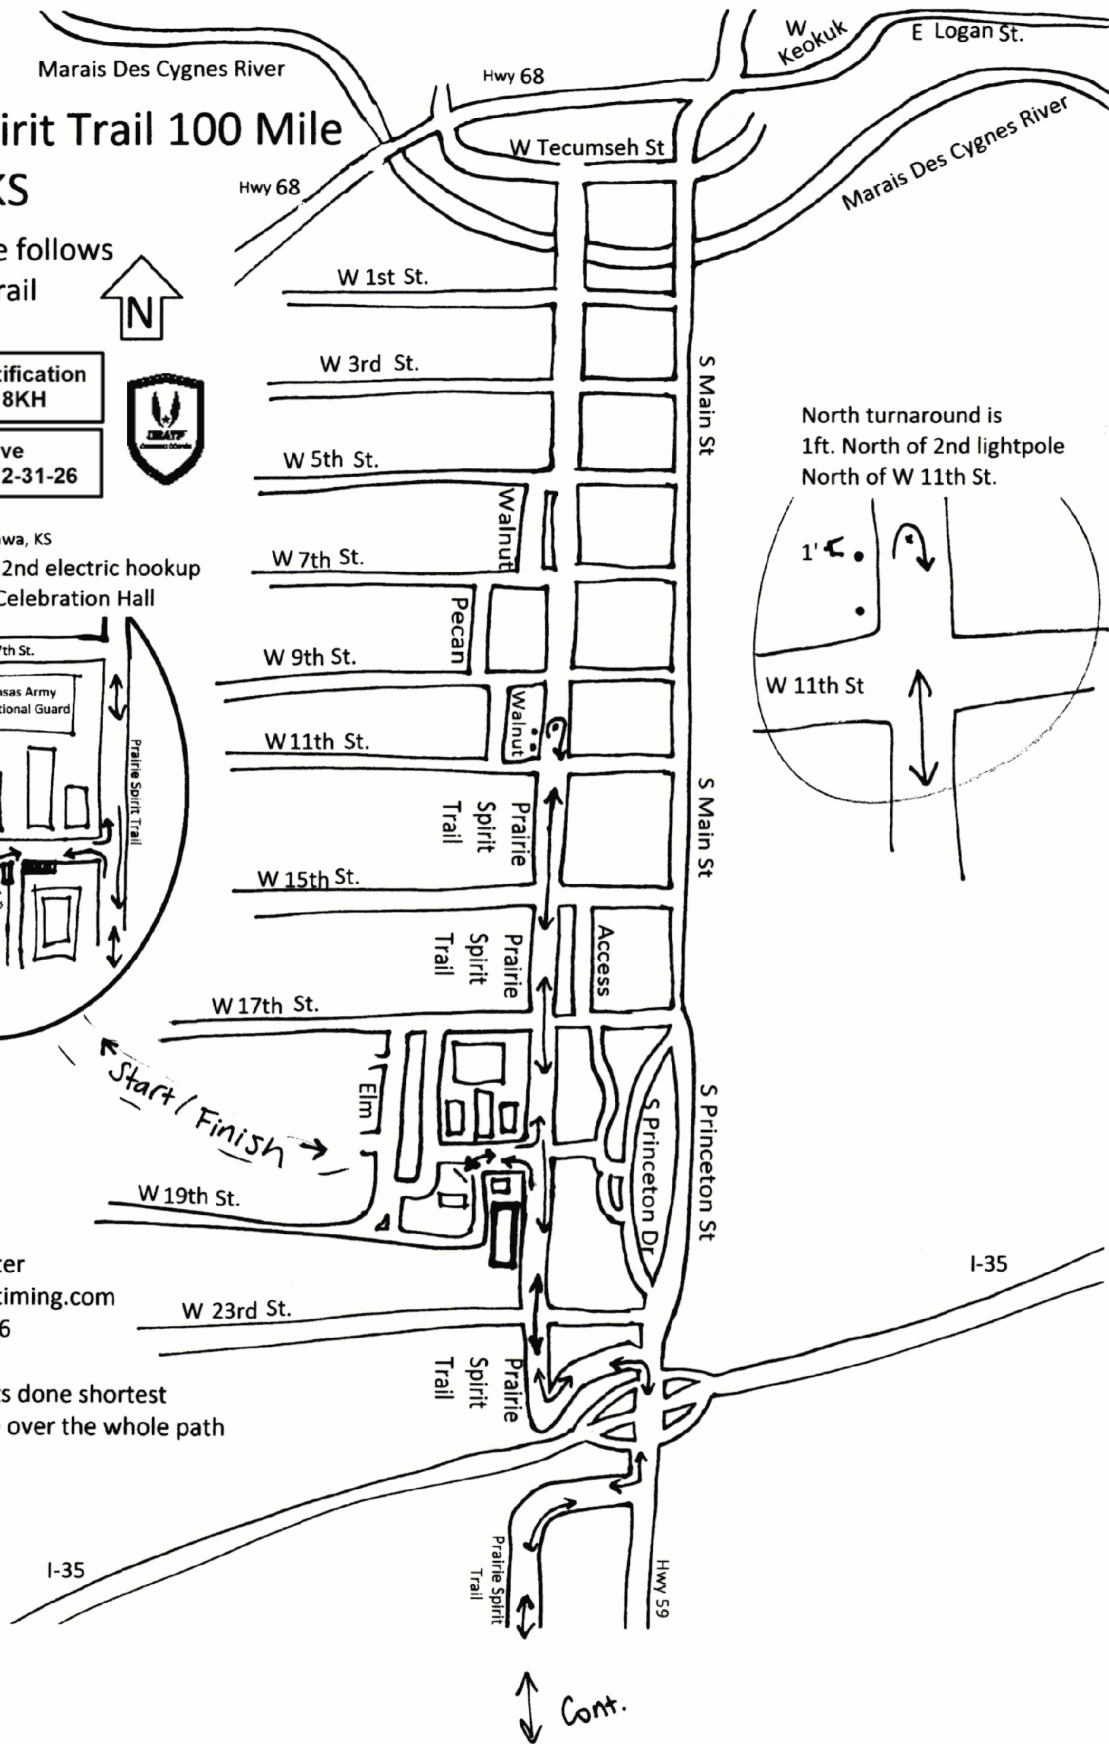

# Prairie Spirit Trail 100 Mile Ottawa, KS

\*Whole course follows  
Prairie Spirit Trail

USATF Certification  
KS16018KH  
Effective  
3-23-16 to 12-31-26

Start/Finish - Ottawa, KS  
42ft. due East of 2nd electric hookup  
in field south of Celebration Hall

Measured by:  
Trevor Darmstetter  
trevord@goracetiming.com  
February 18, 2016

All measurements done shortest  
possible distance over the whole path

North turnaround is  
1ft. North of 2nd lightpole  
North of W 11th St.

Cont.

**Road Running Technical Council  
USA Track & Field  
Measurement Certificate**

Name of course: Prairie Spirit Trail 100 Mile Distance: 100 miles  
 Location : (state) Kansas (city) Ottawa  
 Type of course : road race  calibration course  track   
 Measuring methods : bicycle  steel tape  electronic distance meter   
 Measured by (name, address, phone & e-mail) Trevor Darmstetter PO Box 781168 Wichita, KS 67278  
(316) 833-6050 trevord@goracetiming.com  
 Race Contact (name, address, phone & email) Trevor Darmstetter PO Box 781168 Wichita, KS 67278  
(316) 833-6050 trevord@goracetiming.com  
 Date(s) when course measured: Feb. 18, 2016  
 Number of measurements of entire course: 2 Course Configuration: several out/back sections  
 Elevation (meters above sea level) Start 290 m Finish 290 m Highest 347 m Lowest 270 m  
 Straight line distance between start & finish 0 m Drop 0 m/km Separation 0.0%  
 Type of Surface: Paved 0% Dirt 0% Gravel 100% Grass 0% Track 0%  
 Effective date of certification: Mar. 23, 2016 Certification code: KS16018KH

South turnaround is even with the entrance to shelter in Iola, KS