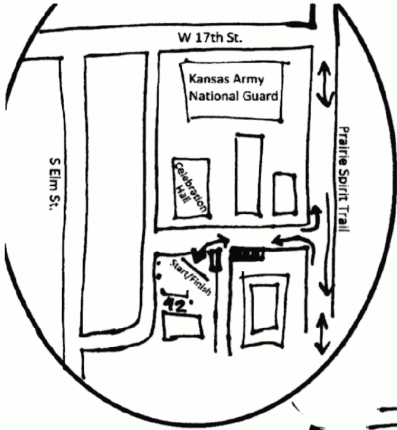

# Prairie Spirit Trail 100 Mile Ottawa, KS

\*Whole course follows  
Prairie Spirit Trail

USATF Certification  
KS16018KH  
Effective  
3-23-16 to 12-31-26

Start/Finish - Ottawa, KS  
42ft. due East of 2nd electric hookup  
in field south of Celebration Hall

Measured by:  
Trevor Darmstetter  
trevord@goracetiming.com  
February 18, 2016

All measurements done shortest  
possible distance over the whole path

North turnaround is  
1ft. North of 2nd lightpole  
North of W 11th St.

Cont.

**Road Running Technical Council  
USA Track & Field  
Measurement Certificate**

Name of course: Prairie Spirit Trail 100 Mile Distance: 100 miles  
 Location : (state) Kansas (city) Ottawa  
 Type of course : road race  calibration course  track   
 Measuring methods : bicycle  steel tape  electronic distance meter   
 Measured by (name, address, phone & e-mail) Trevor Darmstetter PO Box 781168 Wichita, KS 67278  
(316) 833-6050 trevord@goracetiming.com  
 Race Contact (name, address, phone & email) Trevor Darmstetter PO Box 781168 Wichita, KS 67278  
(316) 833-6050 trevord@goracetiming.com  
 Date(s) when course measured: Feb. 18, 2016  
 Number of measurements of entire course: 2 Course Configuration: several out/back sections  
 Elevation (meters above sea level) Start 290 m Finish 290 m Highest 347 m Lowest 270 m  
 Straight line distance between start & finish 0 m Drop 0 m/km Separation 0.0%  
 Type of Surface: Paved 0% Dirt 0% Gravel 100% Grass 0% Track 0%  
 Effective date of certification: Mar. 23, 2016 Certification code: KS16018KH

South turnaround is even with the entrance to shelter in Iola, KS