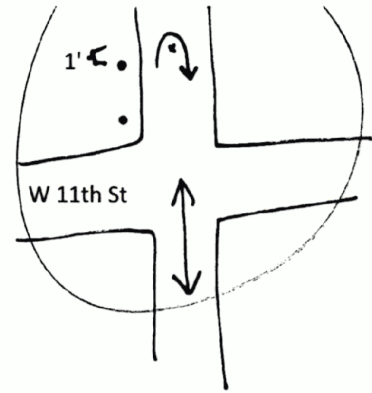

# Prairie Spirit Trail 100 Mile Ottawa, KS

\*Whole course follows  
Prairie Spirit Trail

USATF Certification  
KS16018KH  
Effective  
3-23-16 to 12-31-26

Start/Finish - Ottawa, KS  
42ft. due East of 2nd electric hookup  
in field south of Celebration Hall

Measured by:  
Trevor Darmstetter  
trevord@goracetiming.com  
February 18, 2016

All measurements done shortest  
possible distance over the whole path

North turnaround is  
1ft. North of 2nd lightpole  
North of W 11th St.

Cont.

**Road Running Technical Council  
USA Track & Field  
Measurement Certificate**

Name of course: Prairie Spirit Trail 100 Mile Distance: 100 miles  
 Location : (state) Kansas (city) Ottawa  
 Type of course : road race  calibration course  track   
 Measuring methods : bicycle  steel tape  electronic distance meter   
 Measured by (name, address, phone & e-mail) Trevor Darmstetter PO Box 781168 Wichita, KS 67278  
(316) 833-6050 trevord@goracetiming.com  
 Race Contact (name, address, phone & email) Trevor Darmstetter PO Box 781168 Wichita, KS 67278  
(316) 833-6050 trevord@goracetiming.com  
 Date(s) when course measured: Feb. 18, 2016  
 Number of measurements of entire course: 2 Course Configuration: several out/back sections  
 Elevation (meters above sea level) Start 290 m Finish 290 m Highest 347 m Lowest 270 m  
 Straight line distance between start & finish 0 m Drop 0 m/km Separation 0.0%  
 Type of Surface: Paved 0% Dirt 0% Gravel 100% Grass 0% Track 0%  
 Effective date of certification: Mar. 23, 2016 Certification code: KS16018KH