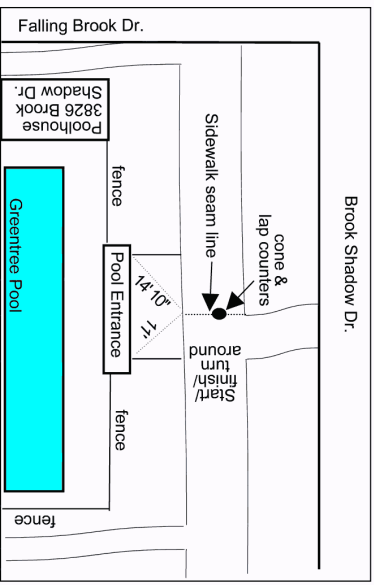

Brook Shadow Dr.

S/F Green Tree Park

Falling Brook Dr.
Oakwood Forest Dr.

1/4 Marathon Loop
Race consists of Four Loops
No restrictions on trail

Texas Marathon • 42.195 kilometers • USATF Certification TX15123ETM
Effective 12.25.2015 to 12.31.2025 • Kingwood, TX
Measured by Steve Boone 12.06.2015 • steveboone@aol.com
Map not to scale • No restrictions

Texas Marathon
3826 Brook Shadow Dr.
Kingwood, TX 77345

Course monitors at all traffic intersections
and lap counters at turn arounds.

Start/finish detail

Turn around detail

Road Running Technical Council
USA Track & Field
Measurement Certificate

Name of the course Texas Marathon Distance 42.195 km

Location (state) TX (city) Kingwood

Type of course: road race calibration course track

Measuring methods: bicycle steel tape electronic distance meter