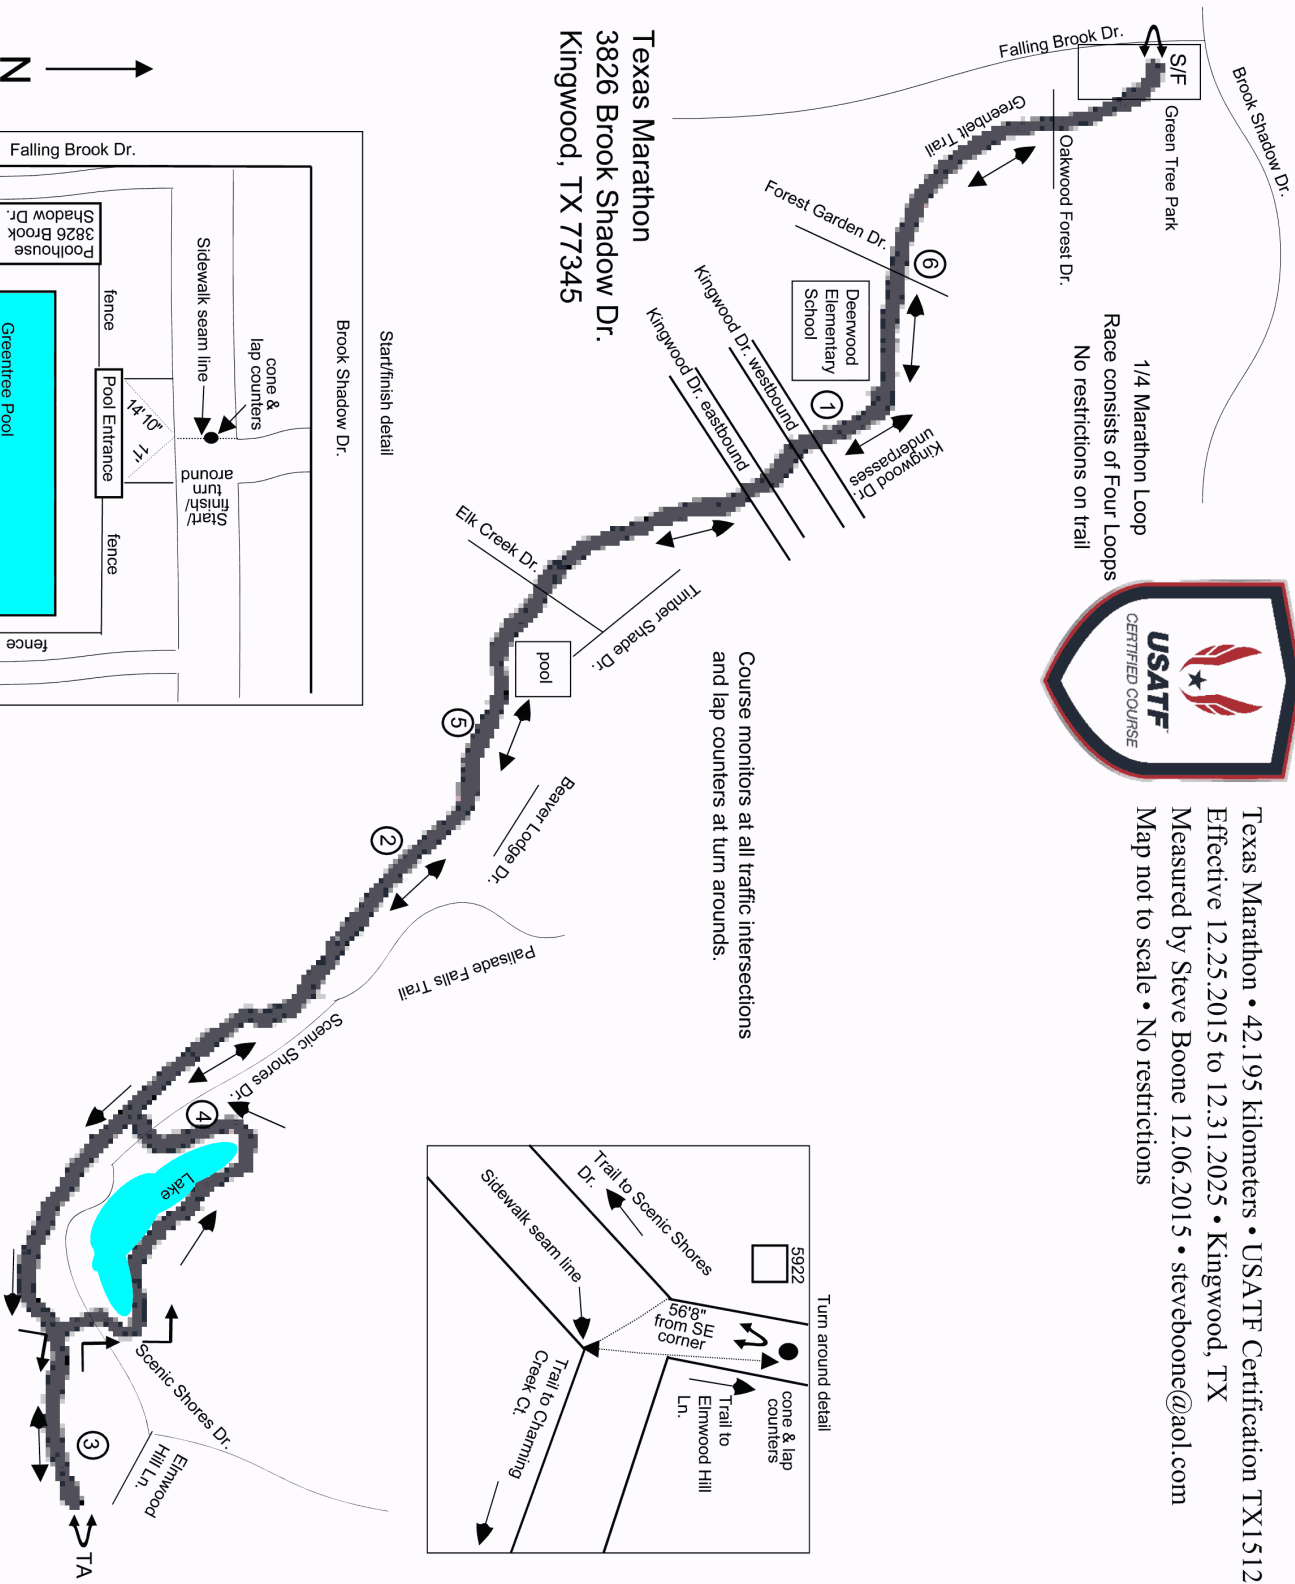

Brook Shadow Dr.

S/F Green Tree Park

Falling Brook Dr.
Oakwood Forest Dr.

1/4 Marathon Loop
Race consists of Four Loops
No restrictions on trail

Texas Marathon • 42.195 kilometers • USATF Certification TX15123ETM
Effective 12.25.2015 to 12.31.2025 • Kingwood, TX
Measured by Steve Boone 12.06.2015 • steveboone@aol.com
Map not to scale • No restrictions

Texas Marathon
3826 Brook Shadow Dr.
Kingwood, TX 77345

Course monitors at all traffic intersections
and lap counters at turn arounds.

Start/finish detail

Turn around detail

Road Running Technical Council
USA Track & Field
Measurement Certificate

Name of the course Texas Marathon Distance 42.195 km

Location (state) TX (city) Kingwood

Type of course: road race calibration course track

Measuring methods: bicycle steel tape electronic distance meter

Mile 4 – on the intersection of the sidewalk leading to the back of 1718 Scenic Shore Dr. and the Greenbelt trail behind the house.

Mile 5 – 26'9" east of the trail intersection of the trails to Timber Shade Dr. & Elk Creek Dr and 4'6" east of bench #6 east of the intersection. East of Fosters Mill Pool. Behind the house at 5314 Timber Shade Dr.