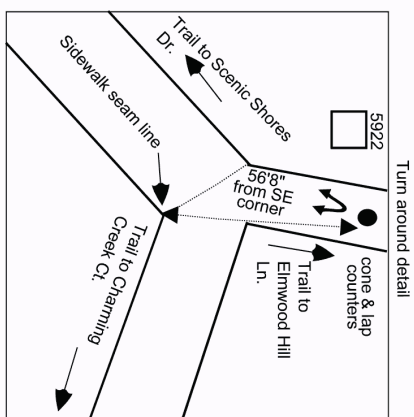

Brook Shadow Dr.

S/F Green Tree Park

Falling Brook Dr.
Oakwood Forest Dr.

1/4 Marathon Loop
Race consists of Four Loops
No restrictions on trail

Texas Marathon • 42.195 kilometers • USATF Certification TX15123ETM
Effective 12.25.2015 to 12.31.2025 • Kingwood, TX
Measured by Steve Boone 12.06.2015 • steveboone@aol.com
Map not to scale • No restrictions

Texas Marathon
3826 Brook Shadow Dr.
Kingwood, TX 77345

Course monitors at all traffic intersections
and lap counters at turn arounds.

Start/finish detail

Turn around detail

Road Running Technical Council
USA Track & Field
Measurement Certificate

Name of the course Texas Marathon Distance 42.195 km

Location (state) TX (city) Kingwood

Type of course: road race calibration course track

Measuring methods: bicycle steel tape electronic distance meter

Measured by (name, address, phone & e-mail) Steve Boone; 19903 January Dr; Humble, TX 77346
713.826.5833 steveboone@aol.com

Race contact (name, address, phone & e-mail) Same as above

Date(s) when course measured: Dec 06, 2015 Number of measurements of entire course: 2